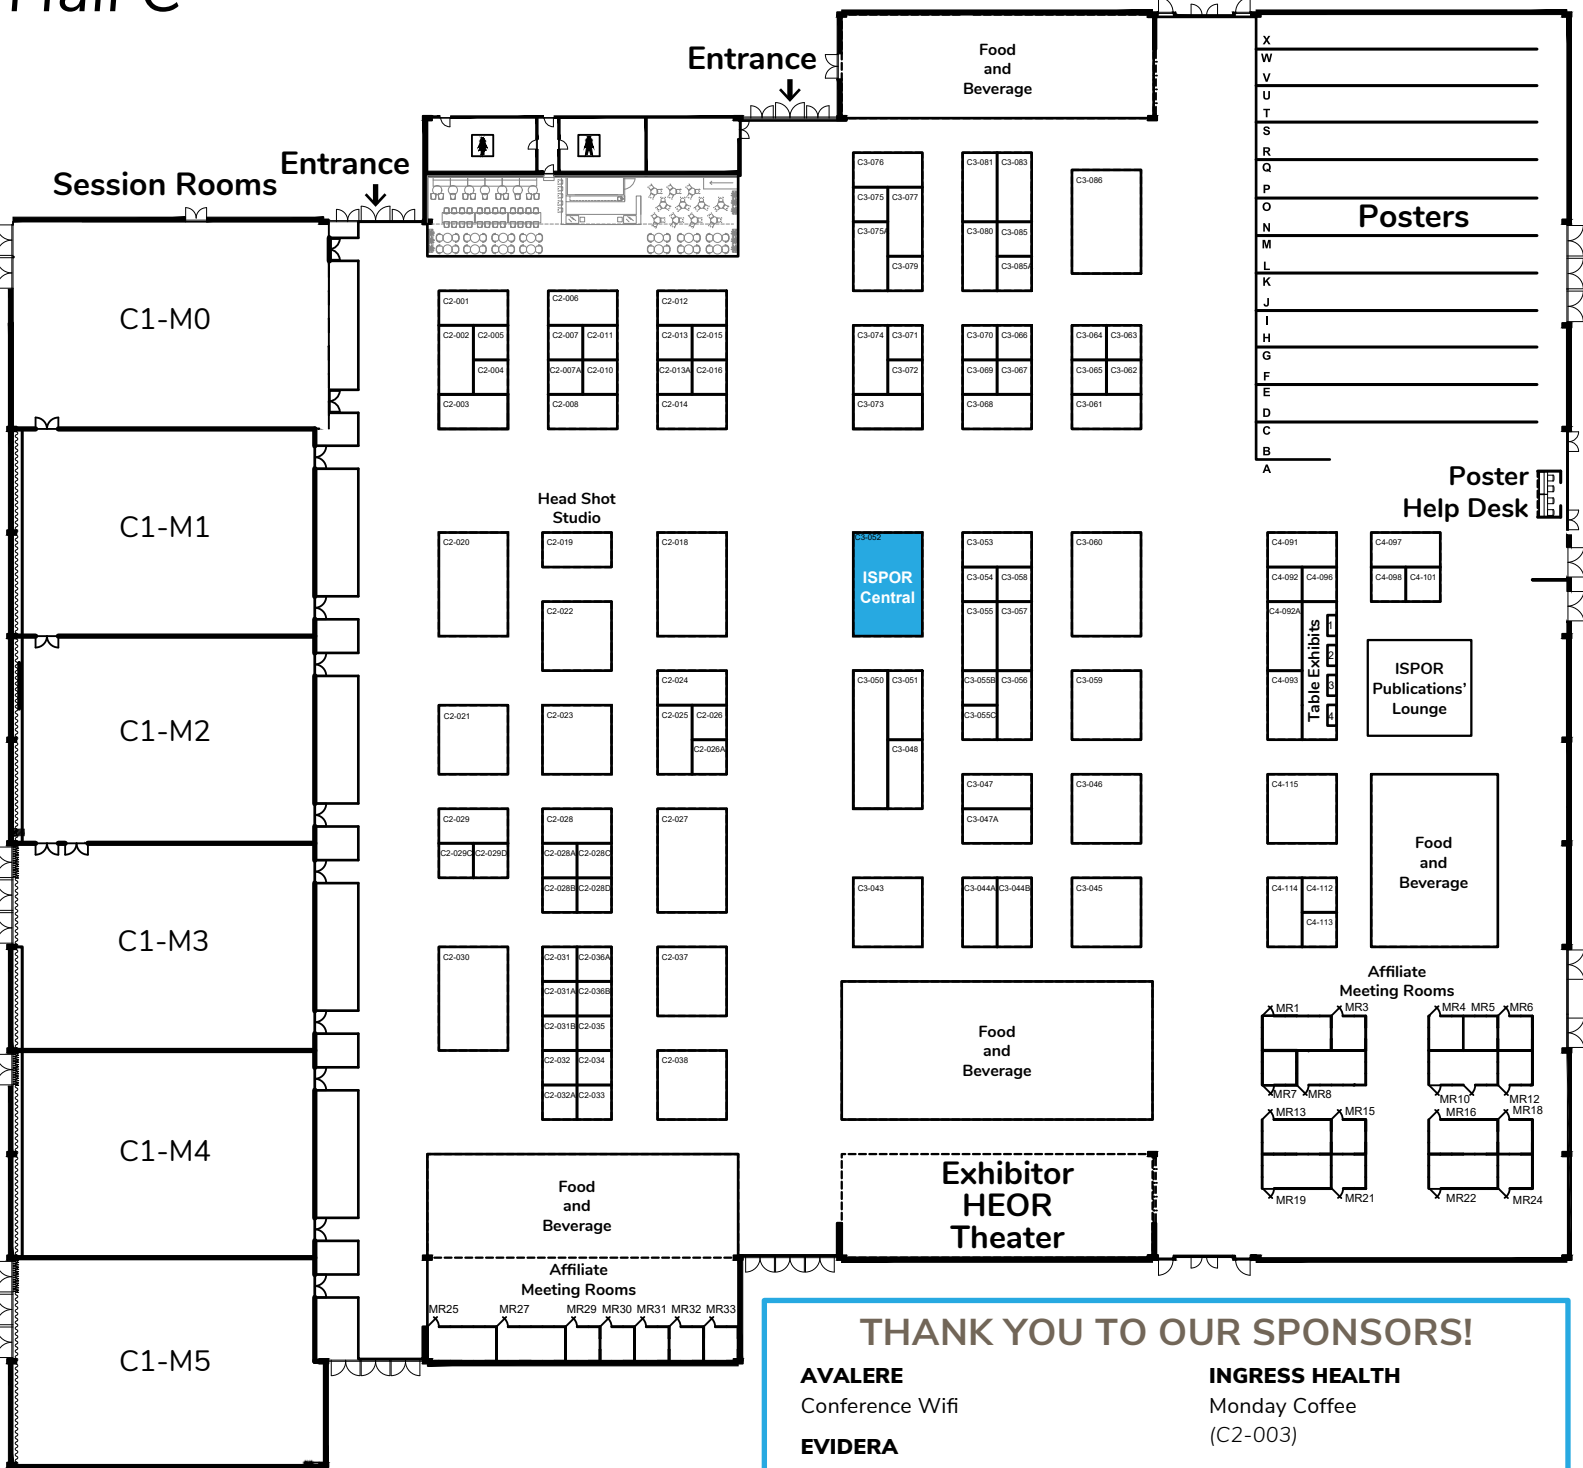

Hall C

THANK YOU TO OUR SPONSORS!

<p>AVALERE Conference Wifi</p> <p>EVIDERA Professional Head Shot Studio (C2-018)</p> <p>PHARMERIT INTERNATIONAL Monday Night Reception and HEOR Theater (C2-023)</p> <p>CERTARA Conference Lanyards (C2-020)</p>	<p>INGRESS HEALTH Monday Coffee (C2-003)</p> <p>HURON CONSULTING GROUP HEOR Theater (C3-073)</p> <p>KANTAR HEOR Theater (C3-050)</p> <p>RTI HEALTH SOLUTIONS HEOR Theater (C3-043)</p>
--	--