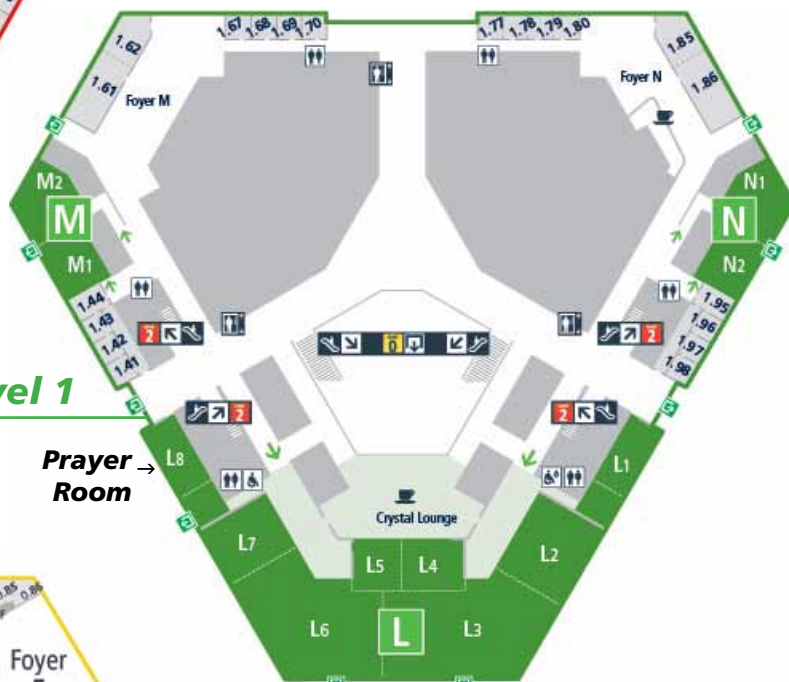

CONGRESS FLOOR PLANS

Red Level 2

Green Level 1

Prayer Room

Speaker Ready Room

Yellow Level 0

Brown Level -2