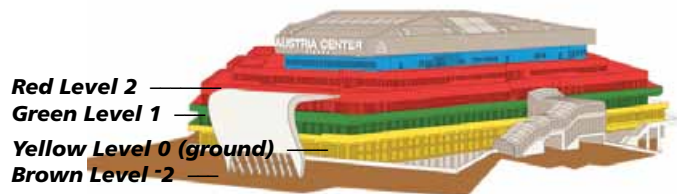

CONGRESS FLOOR PLANS

Red Level 2

Green Level 1

Prayer Room

Speaker Ready Room

Yellow Level 0

Brown Level -2