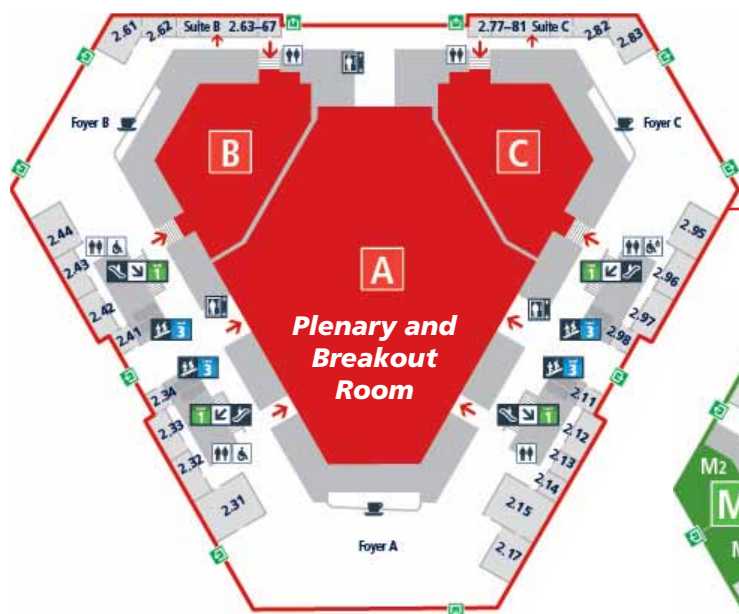

CONGRESS FLOOR PLANS

Red Level 2

Green Level 1

Prayer Room

Speaker Ready Room

Yellow Level 0

Brown Level -2