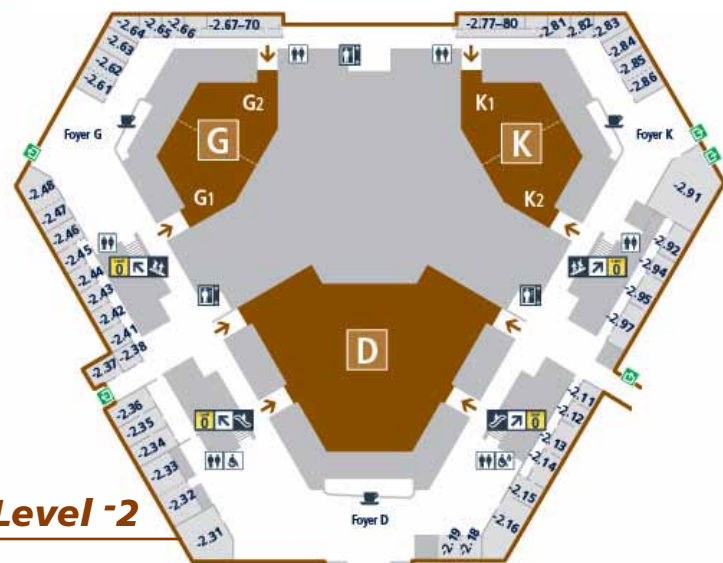

CONGRESS FLOOR PLANS

Red Level 2

Green Level 1

Prayer Room

Speaker Ready Room

Yellow Level 0

Brown Level -2